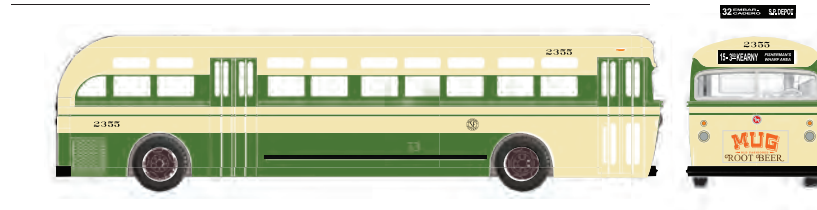

Cleveland Transit System

- 90690 - Bus No. 2000
- 90691 - Bus No. 2001
- 90692 - Bus No. 2004
- 90693 - Bus No. 2008

Kansas City Public Service

- 90694 - Bus No. 303
- 90695 - Bus No. 311
- 90696 - Bus No. 327
- 90697 - Bus No. 350

Montreal Transportation Commission (original, pre-1963 lettering style)

- 90698 - Bus No. 3301
- 90699 - Bus No. 3308
- 90700 - Bus No. 3322
- 90701 - Bus No. 3349 with Ad

Long Beach Motor Bus Company

- 90702 - Bus No. 7104
- 90703 - Bus No. 7107 with Ad
- 90704 - Bus No. 7110
- 90705 - Bus No. 7113

San Francisco Municipal Railway

- 90706 - Bus No. 2355 with Ad
- 90707 - Bus No. 2468
- 90708 - Bus No. 2517
- 90709 - Bus No. 2621
- 90710 - Bus No. 2636

Greyhound (Richmond Greyhound Lines)

- 90711 - Bus No. R2188
- 90712 - Bus No. R2189
- 90713 - Bus No. R2190
- 90714 - Bus No. R2191

Union School District 90715 - Bus No. 6

Railroad Maintenance-of-Way 90716

Did we forget to tell you it's features?

- Changeable route destination sign with real period route information;
- Little interior seats + steering wheel which makes it look so real;
- Polished body shell to give it that metal glossy look;

Pre-Orders are due by December 8, 2013;
ETA spring 2014; MSRP $25.95