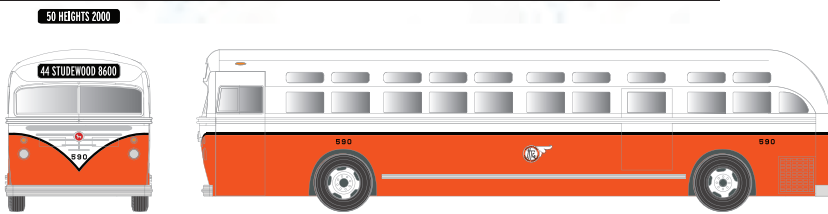

WHEELS OF TIME

THE REAL THING IN N-SCALE

Reserve Today

*You basic transportation that Mom or Pop would remember:
The bouncing air-cushioned ride; The roar of the ENDT 673 diesel; The cloud of black exhaust (beware for those who follow too closely); Nature's a/c except when you're stopped;
Who can beat the 10 cents fares with free transfers?*

*A new round of well-researched motor coaches for your N scale communities;
For you to make your little streets come alive!*

Niagara Frontier Transit System (NY)

- 90665 - Bus No. 6200
- 90666 - Bus No. 6211
- 90667 - Bus No. 6237
- 90668 - Bus No. 6244

The Yonkers Transit Corp.

- 90669, Bus No. 160 with Ads
- 90670, Bus No. 159 with NO Ads
- 90671, Bus No. 600 with Ads

Public Service Coordinate Transport of New Jersey

- 90672, Bus No. M65
- 90673, Bus No. M66

Boston MTA

- 90674, Bus No. 2250
- 90675, Bus No. 2263
- 90676, Bus No. 2275
- 90677, Bus No. 2294

Houston Transit Company

- 90678 - Bus No. 590
- 90679 - Bus No. 596
- 90680 - Bus No. 597
- 90681 - Bus No. 605

Rose City Transit (Portland, OR)

- 90682 - Bus No. 876
- 90683 - Bus No. 877
- 90684 - Bus No. 883
- 90685 - Bus No. 899 with ad

Chicago Motor Coach Co. "The Boulevard Route"

- 90686 - Bus No. 1001
- 90687 - Bus No. 1004
- 90688 - Bus No. 1007
- 90689 - Bus No. 1008