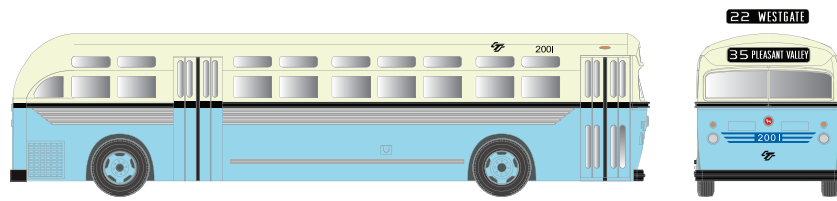

Cleveland Transit System

- 90690 - Bus No. 2000
- 90691 - Bus No. 2001
- 90692 - Bus No. 2004
- 90693 - Bus No. 2008