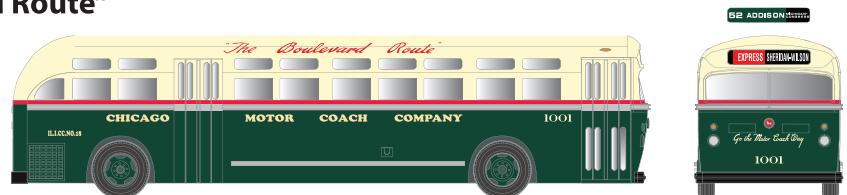

## Boston MTA

- 90674, Bus No. 2250
- 90675, Bus No. 2263
- 90676, Bus No. 2275
- 90677, Bus No. 2294

## Houston Transit Company

- 90678 - Bus No. 590
- 90679 - Bus No. 596
- 90680 - Bus No. 597
- 90681 - Bus No. 605

## Rose City Transit (Portland, OR)

- 90682 - Bus No. 876
- 90683 - Bus No. 877
- 90684 - Bus No. 883
- 90685 - Bus No. 899 with ad

## Chicago Motor Coach Co. "The Boulevard Route"

- 90686 - Bus No. 1001
- 90687 - Bus No. 1004
- 90688 - Bus No. 1007
- 90689 - Bus No. 1008