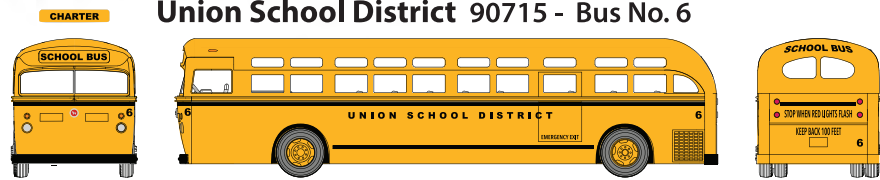

Union School District 90715 - Bus No. 6